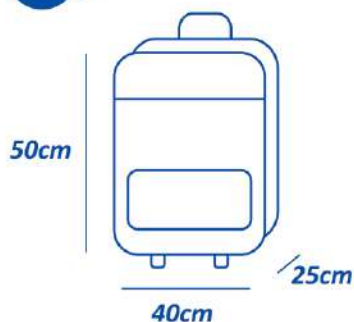

Free Baggage Allowance

Kathmandu (KTM) - Doha (DOH) - Kathmandu (KTM)

Applicable for travel from September 1 to December 31, 2019

Check-in Baggage

Premium Economy

Maximum **40kg**

Economy

Maximum **30kg**

- Not more than 2 pieces
- Single bag should not weigh more than 30 Kg
- Excess Baggage charges applicable

Hand Carry Baggage

Premium Economy

Maximum **10kg**

Economy

Maximum **7kg**

H9 facilitates LCD television up to 49" under Free Baggage Allowance