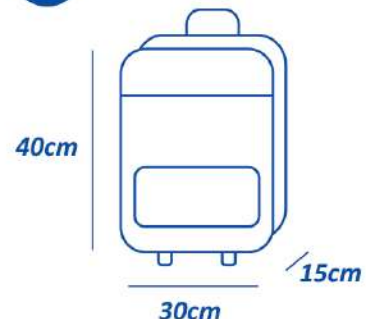

- Not more than 2 pieces
- Single bag should not weigh more than 30 Kg
- Excess Baggage charges applicable

Hand Carry Baggage

Premium Economy

Maximum **10kg**

Economy

Maximum **7kg**

H9 facilitates LCD television up to 49" under Free Baggage Allowance