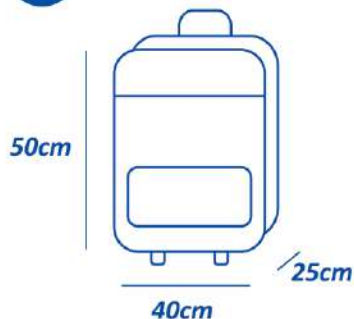

Free Baggage Allowance

Kathmandu (KTM) - Dammam (DMM) - Kathmandu (KTM)

Applicable for travel from September 1 to December 31, 2019

Check-in Baggage

Premium Economy

Maximum **40kg**

Economy

Maximum **30kg**

- Not more than 2 pieces
- Single bag should not weigh more than 30 Kg
- Excess Baggage charges applicable

Hand Carry Baggage

Premium Economy

Maximum **10kg**

Economy

Maximum **7kg**

H9 facilitates LCD television up to 49" under Free Baggage Allowance