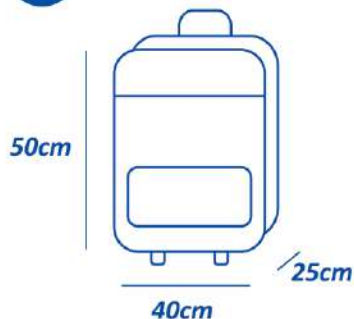

Free Baggage Allowance

Kathmandu (KTM) - Abu Dhabi (AUH) - Kathmandu (KTM)

Applicable for travel from September 1 to December 31, 2019

Check-in Baggage

Premium Economy

Maximum **40kg**

Economy

Maximum **30kg**

- Not more than 2 pieces
- Single bag should not weigh more than 30 Kg
- Excess Baggage charges applicable

Hand Carry Baggage

Premium Economy

Maximum **10kg**

Economy

Maximum **7kg**

H9 facilitates LCD television up to 49" under Free Baggage Allowance